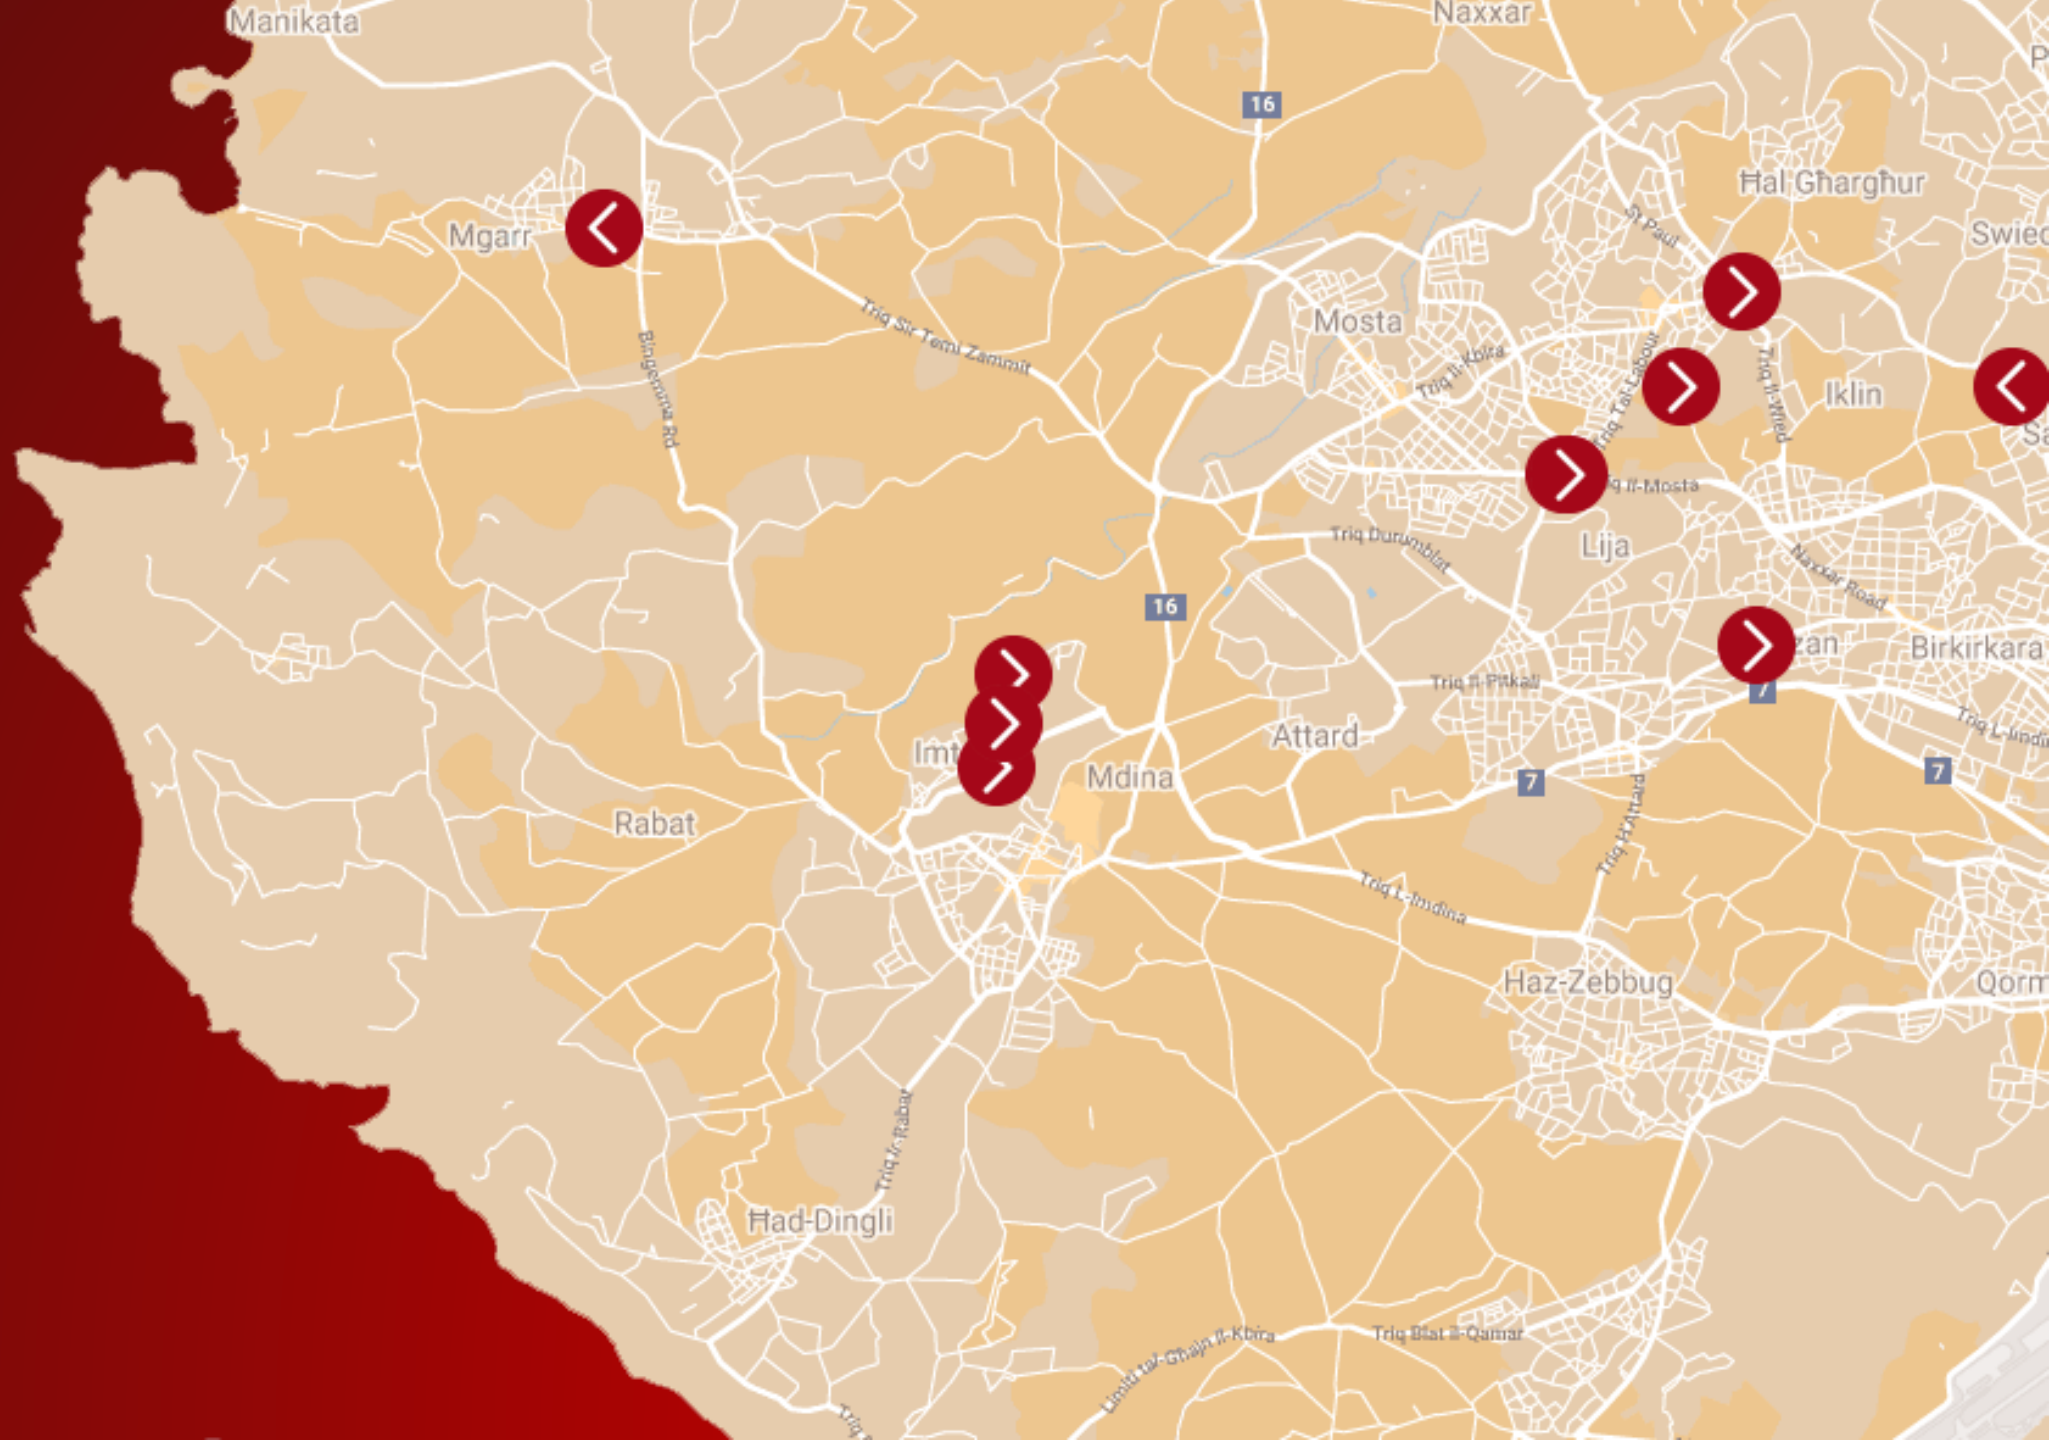

Google Maps
Our Locations

CENTRAL

- Mgarr - Teatrali #1130
- Mtarfa - Anzjani #182
- Mtarfa - Mtarfa #180
- Mtarfa - Orkideja #181
- Mosta - Technopark 1 #2533
- Mosta - Technopark 2 #2534
- San Gwann - Hgejjeg #1172
- Naxxar - Stivala #2338
- Naxxar - Nutar #1151
- Attard - Pasturi #5666

Google Maps
Our Locations

SOUTH

- Qormi – Tin #251
- Fgura - Blandun #469
- Fgura – Hompesch #439
- Fgura - Hompesch #465
- Luqa – Cintra* #285**
- Zejtun-Barrani 1 (NEW)
- Zejtun –Barrani 2 (NEW)

***CINTRA (285):**
Currently unavailable due to ongoing road works.