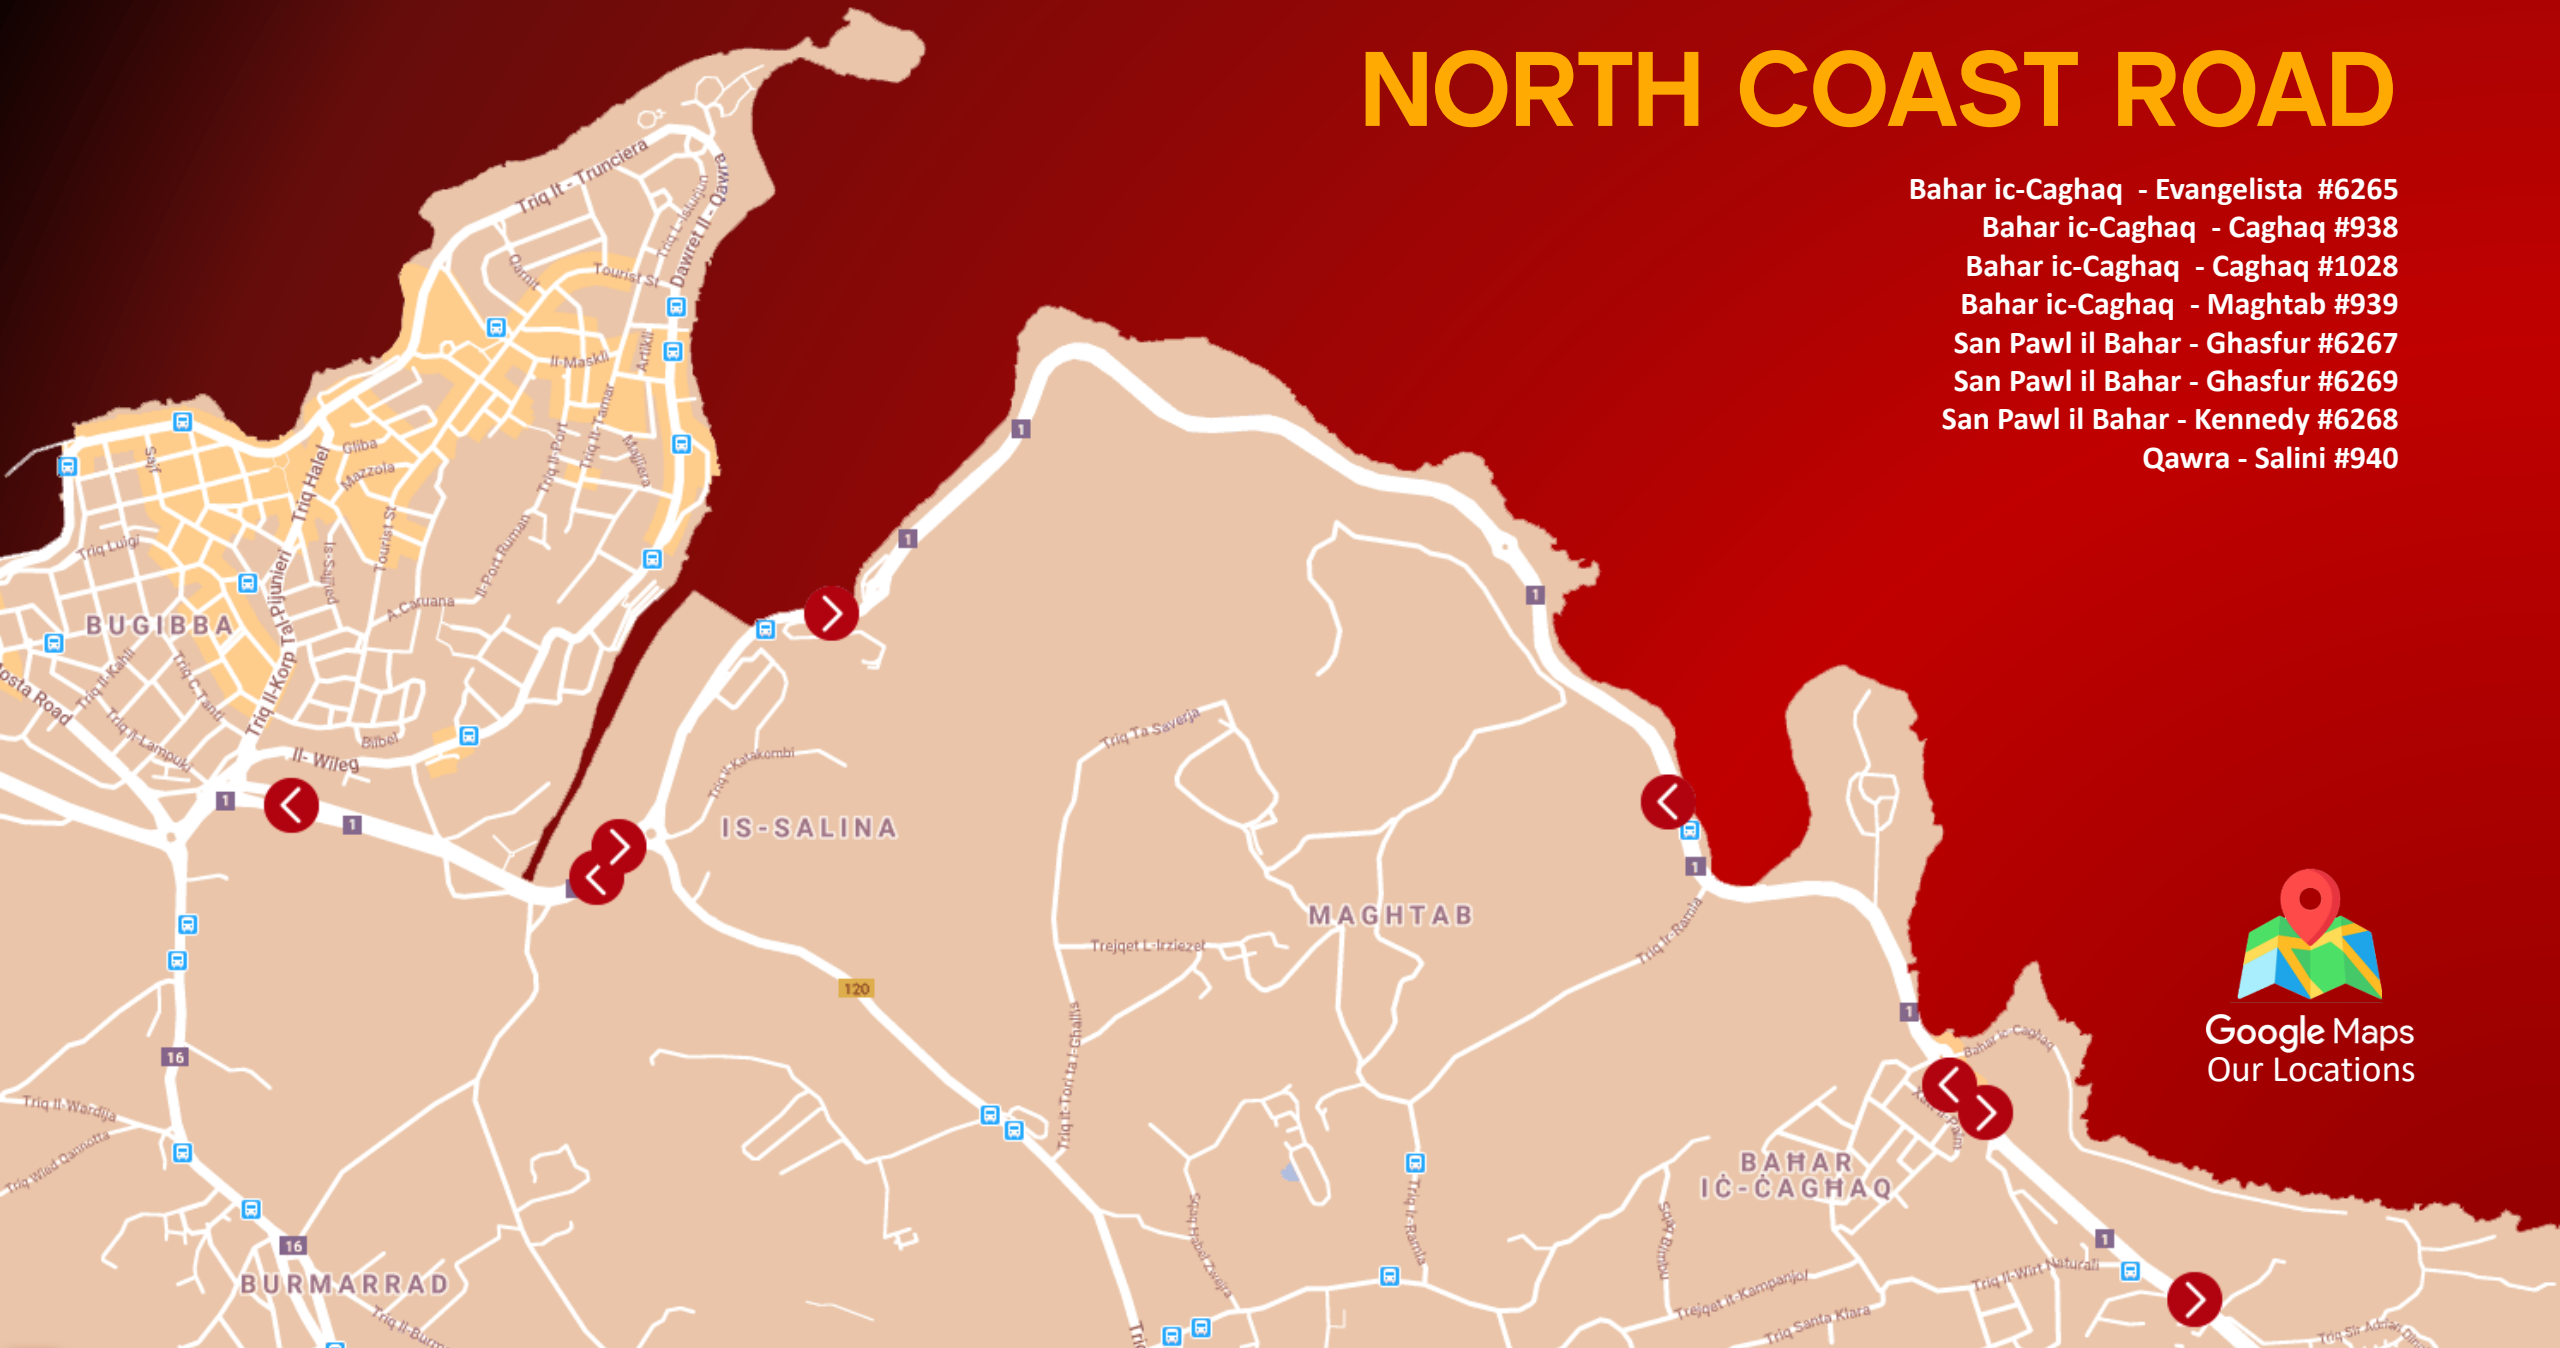

Google Maps
Our Locations

CENTRAL

- Mgarr - Teatrali #1130
- Mtarfa - Anzjani #182
- Mtarfa - Mtarfa #180
- Mtarfa - Orkideja #181
- Mosta - Technopark 1 #2533
- Mosta - Technopark 2 #2534
- San Gwann - Hgejjeg #1172
- Naxxar - Stivala #2338
- Naxxar - Nutar #1151
- Attard - Pasturi #5666

Google Maps
Our Locations

SOUTH

- Qormi – Tin #251
- Fgura - Blandun #469
- Fgura – Hompesch #439
- Fgura - Hompesch #465
- Luqa – Cintra* #285**
- Zejtun-Barrani 1 (NEW)
- Zejtun –Barrani 2 (NEW)

***CINTRA (285):**
Currently unavailable due to ongoing road works.