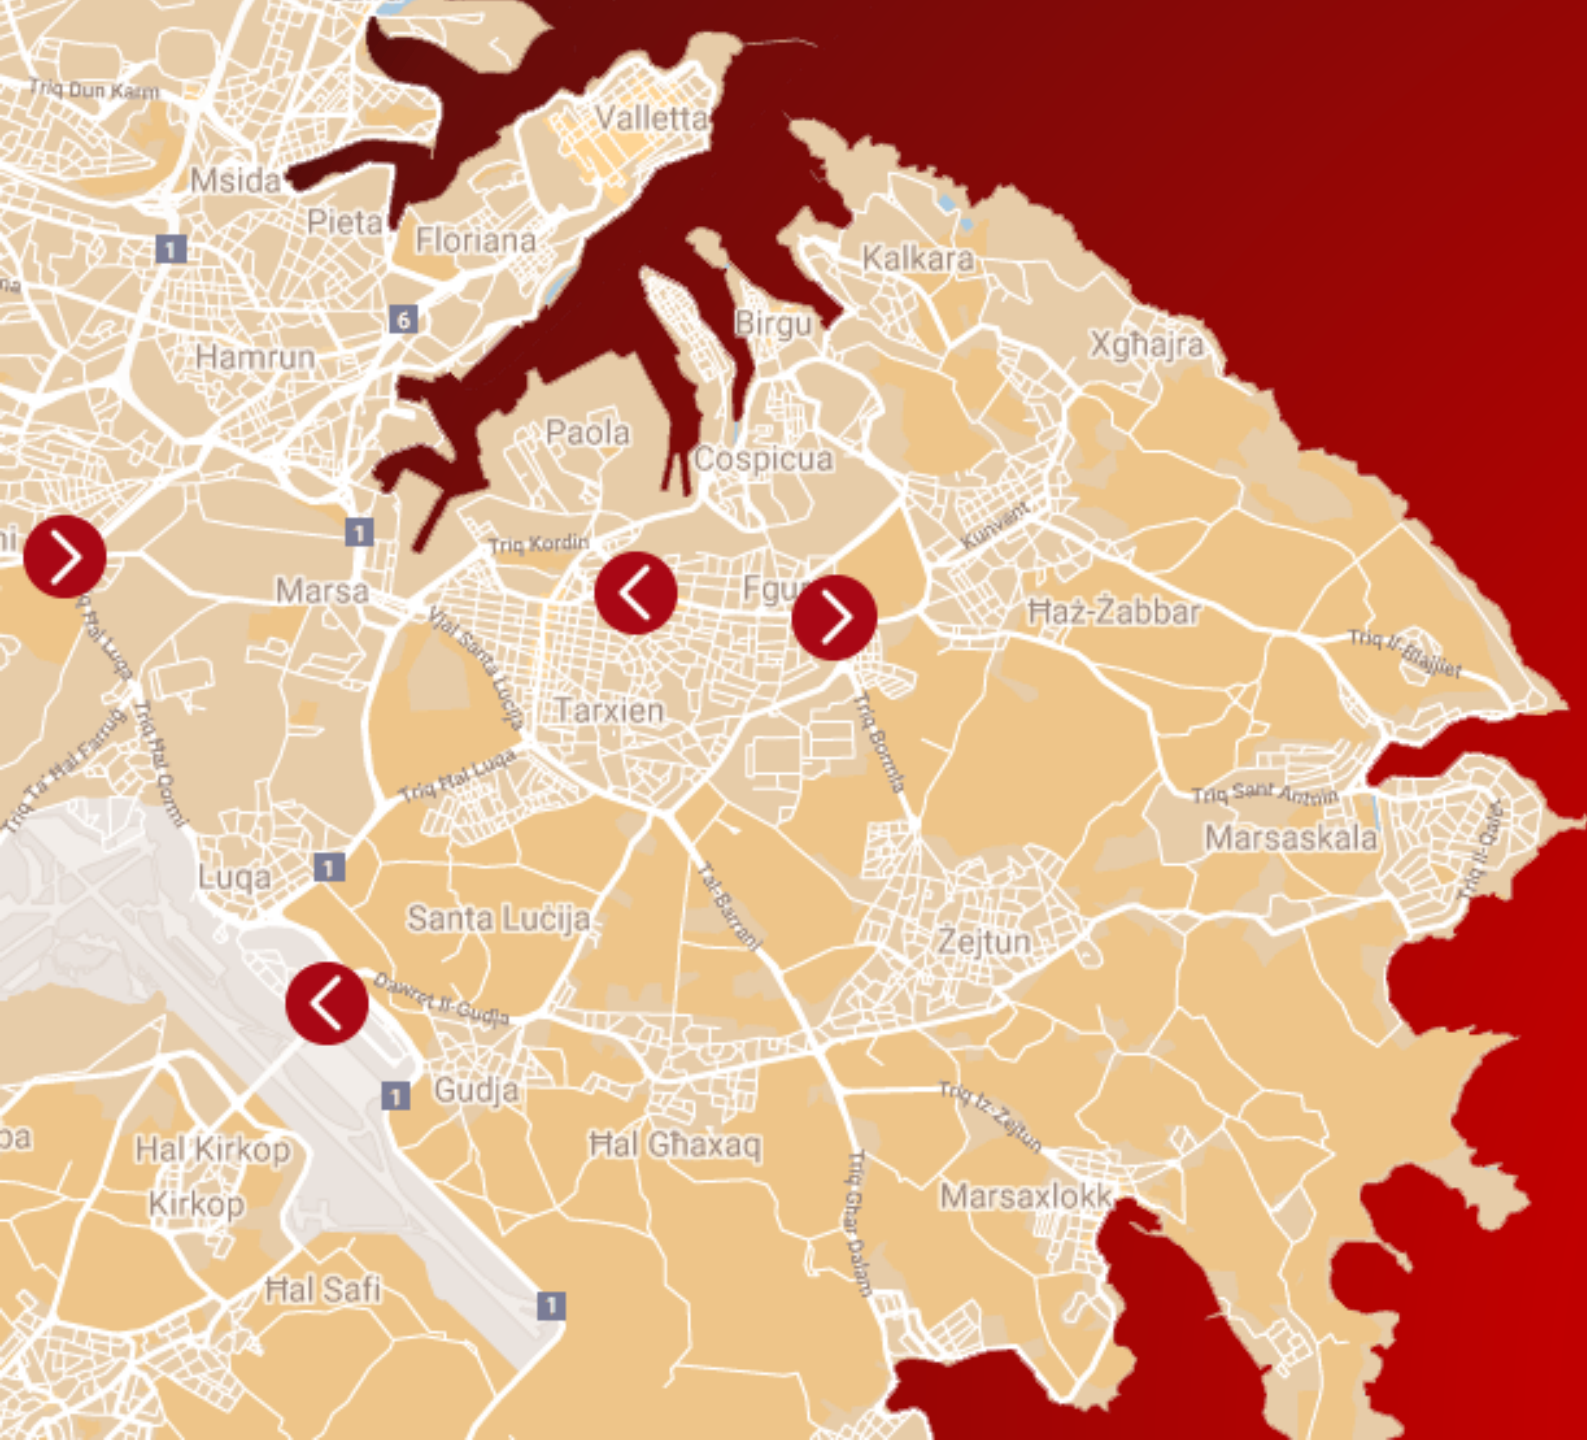

Google Maps
Our Locations

CENTRAL

- Mgarr - Teatrali #1130
- Mtarfa - Anzjani #182
- Mtarfa - Mtarfa #180
- Mtarfa - Orkideja #181
- Mosta - Technopark 1 #2533
- Mosta - Technopark 2 #2534
- San Gwann - Hgejjeg #1172
- Naxxar - Stivala #2338
- Naxxar - Nutar #1151
- Attard - Pasturi #5666

Google Maps
Our Locations

SOUTH

- Qormi – Tin #251
- Fgura - Blandun #469
- Fgura – Hompesch #439
- Fgura - Hompesch #465
- Luqa – Cintra* #285**
- Zejtun-Barrani 1 (NEW)
- Zejtun –Barrani 2 (NEW)

***CINTRA (285):**
Currently unavailable due to ongoing road works.